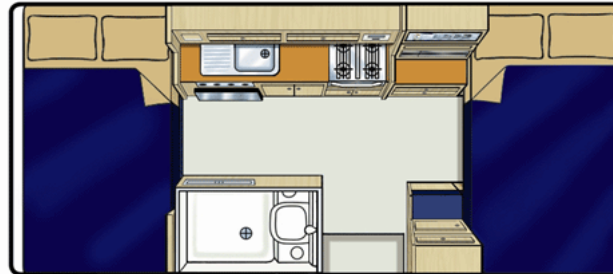

Explorer

BOOKING CODE: 4BB
SLEEPS: 4 ADULTS

DRIVING FEATURES:

- 5-speed manual transmission
- Power steering
- Air-conditioning & heating
- Radio & cassette or CD player
- Internal walk-through access

LIVING FEATURES:

- Sink
- Gas stove
- Fridge
- Microwave
- Shower, toilet
- Wardrobe
- Bench seat
- Table
- Double bed
- Air-conditioning & heating
- Pressurised hot & cold water

Important note:
Baby seats (3 years and under) and booster seats (minimum 4 years of age) can be fitted on the rear seats in the dinette area, facing forward.