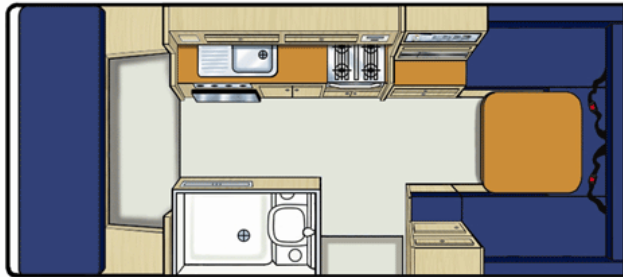

Explorer

BOOKING CODE: 4BB
SLEEPS: 4 ADULTS

DRIVING FEATURES:

- 5-speed manual transmission
- Power steering
- Air-conditioning & heating
- Radio & cassette or CD player
- Internal walk-through access

LIVING FEATURES:

- Sink
- Gas stove
- Fridge
- Microwave
- Shower, toilet
- Wardrobe
- Bench seat
- Table
- Double bed
- Air-conditioning & heating
- Pressurised hot & cold water

Important note:
Baby seats (3 years and under) and booster seats (minimum 4 years of age) can be fitted on the rear seats in the dinette area, facing forward.